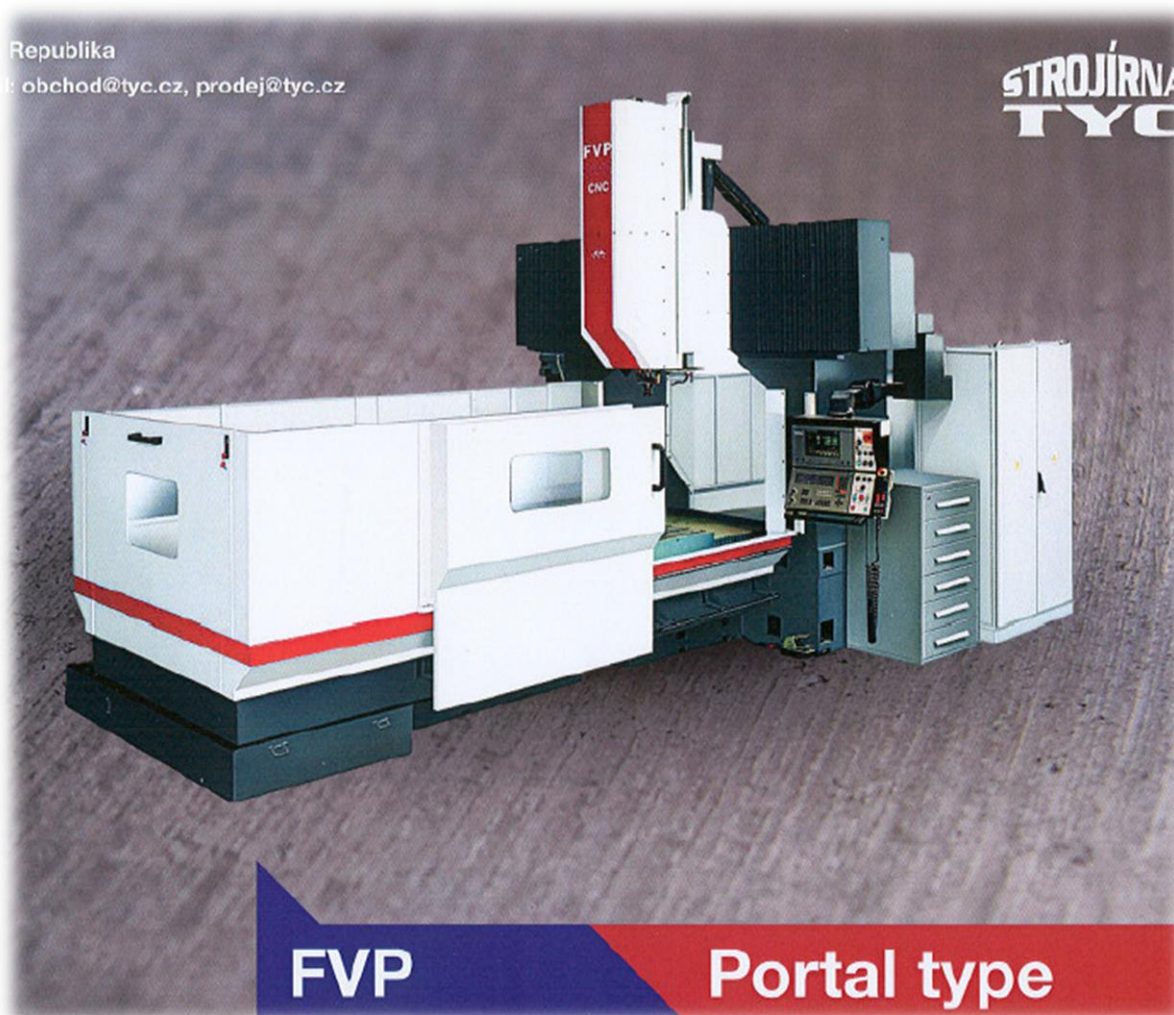

STROJÍRNA
TYC

Table (rotatable 90°)

Clamping surface	mm	3000 x 1400
Max. weight on table	kg	7000

Working range

X-axis travel	mm	3200
Y-axis travel	mm	1500
Z-axis travel	mm	1000

NEW since August 2012